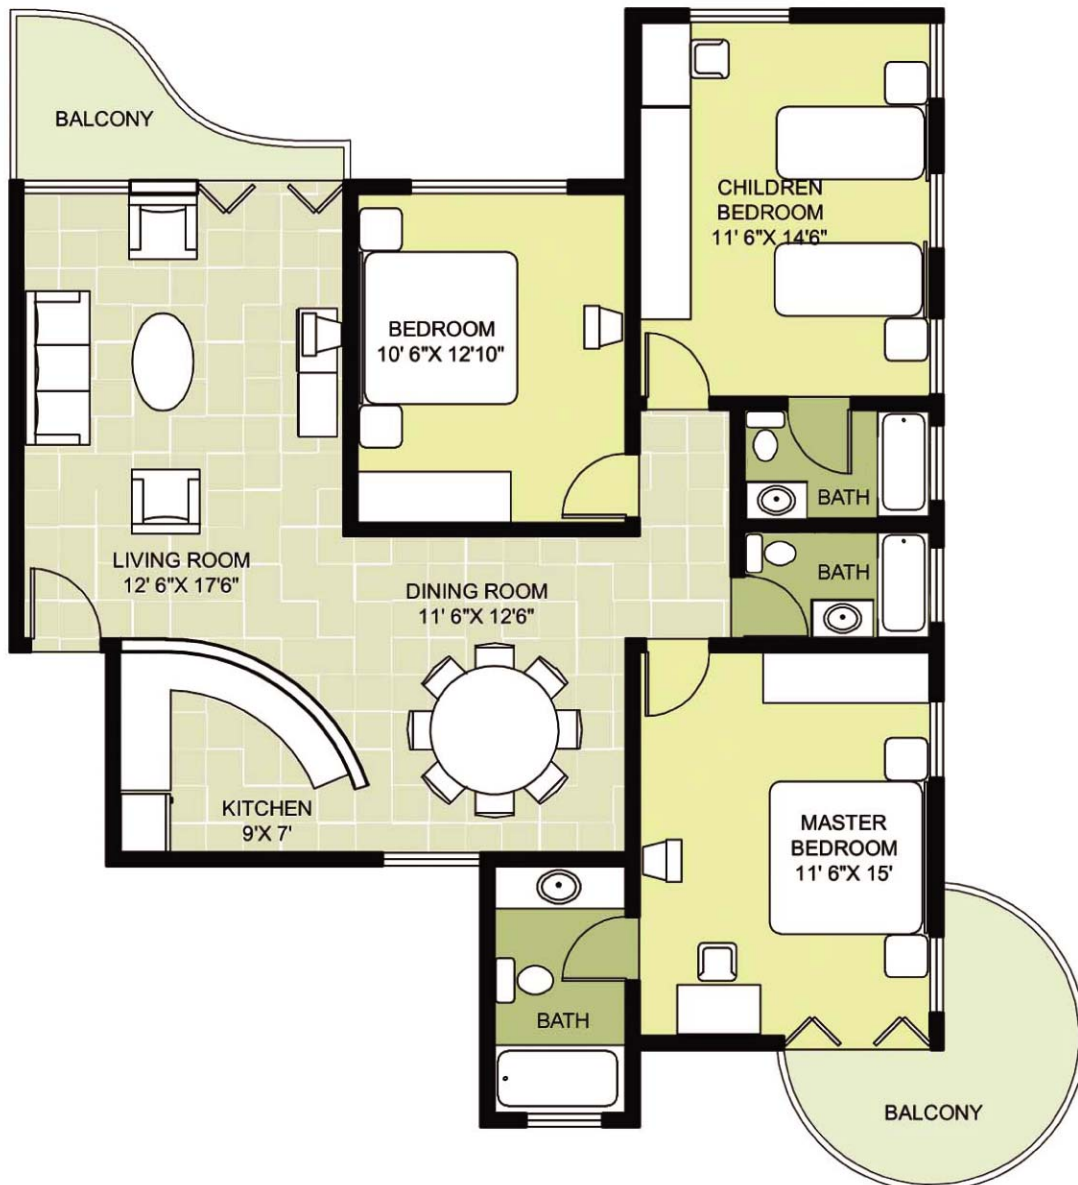

CELEBRATE YOUR DREAM HOME AS AN INCREDIBLE INVESTMENT

ROYAL GARDEN VILLAS & RESORT

A ROYAL INDIAN RAJ 5-STAR SIGNATURE PROPERTY

Coming soon: Hyderabad • Mumbai • Chennai • New Delhi • Goa

San Romolo - 1,305 sq ft

Designed by [planet 3 studios](#)
Named "Young Designers of the Year" 2005

ROYAL INDIAN RAJ
INTERNATIONAL CORPORATION
NEW YORK • LONDON • VANCOUVER • BANGALORE

All floor plans are approximate and not to exact scale.