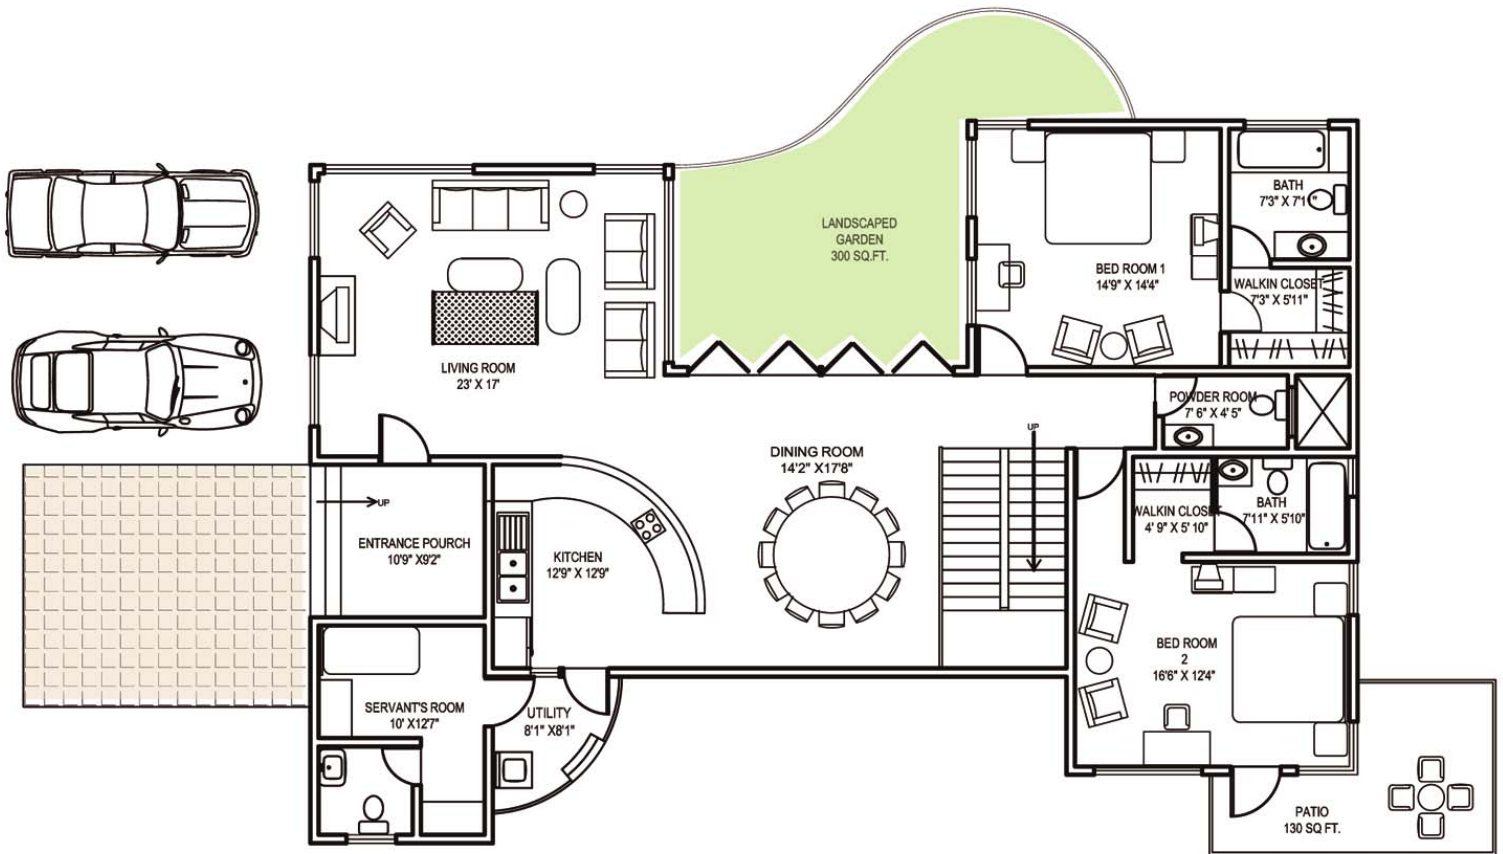

# ROYAL GARDEN VILLAS & RESORT

A ROYAL INDIAN RAJ 5-STAR SIGNATURE PROPERTY

Coming soon: Hyderabad • Mumbai • Chennai • New Delhi • Goa

Villa Rosa - 4,120 sq ft

Villa Rosa - Lower Level Plan - Area = 2160 Sq Ft  
4 Bedroom - Terrace - 430 Sq Ft

Designed by **planet 3 studios**  
Named "Young Designers of the Year" 2005

**ROYAL INDIAN RAJ**  
INTERNATIONAL CORPORATION  
NEW YORK • LONDON • VANCOUVER • BANGALORE

All floor plans are approximate and not to exact scale.

# ROYAL GARDEN VILLAS & RESORT

A ROYAL INDIAN RAJ 5-STAR SIGNATURE PROPERTY

Coming soon: Hyderabad • Mumbai • Chennai • New Delhi • Goa

Villa Rosa - Upper Level Plan - 4 Bedrooms

Area = 2060 Sq Ft - Terrace \_ 555 Sq Ft

Total Area - (Upper and Lower)= 4120 Sq Ft --- Total Terrace - 985 Sq Ft

Designed by  planet 3 studios  
Named "Young Designers of the Year" 2005