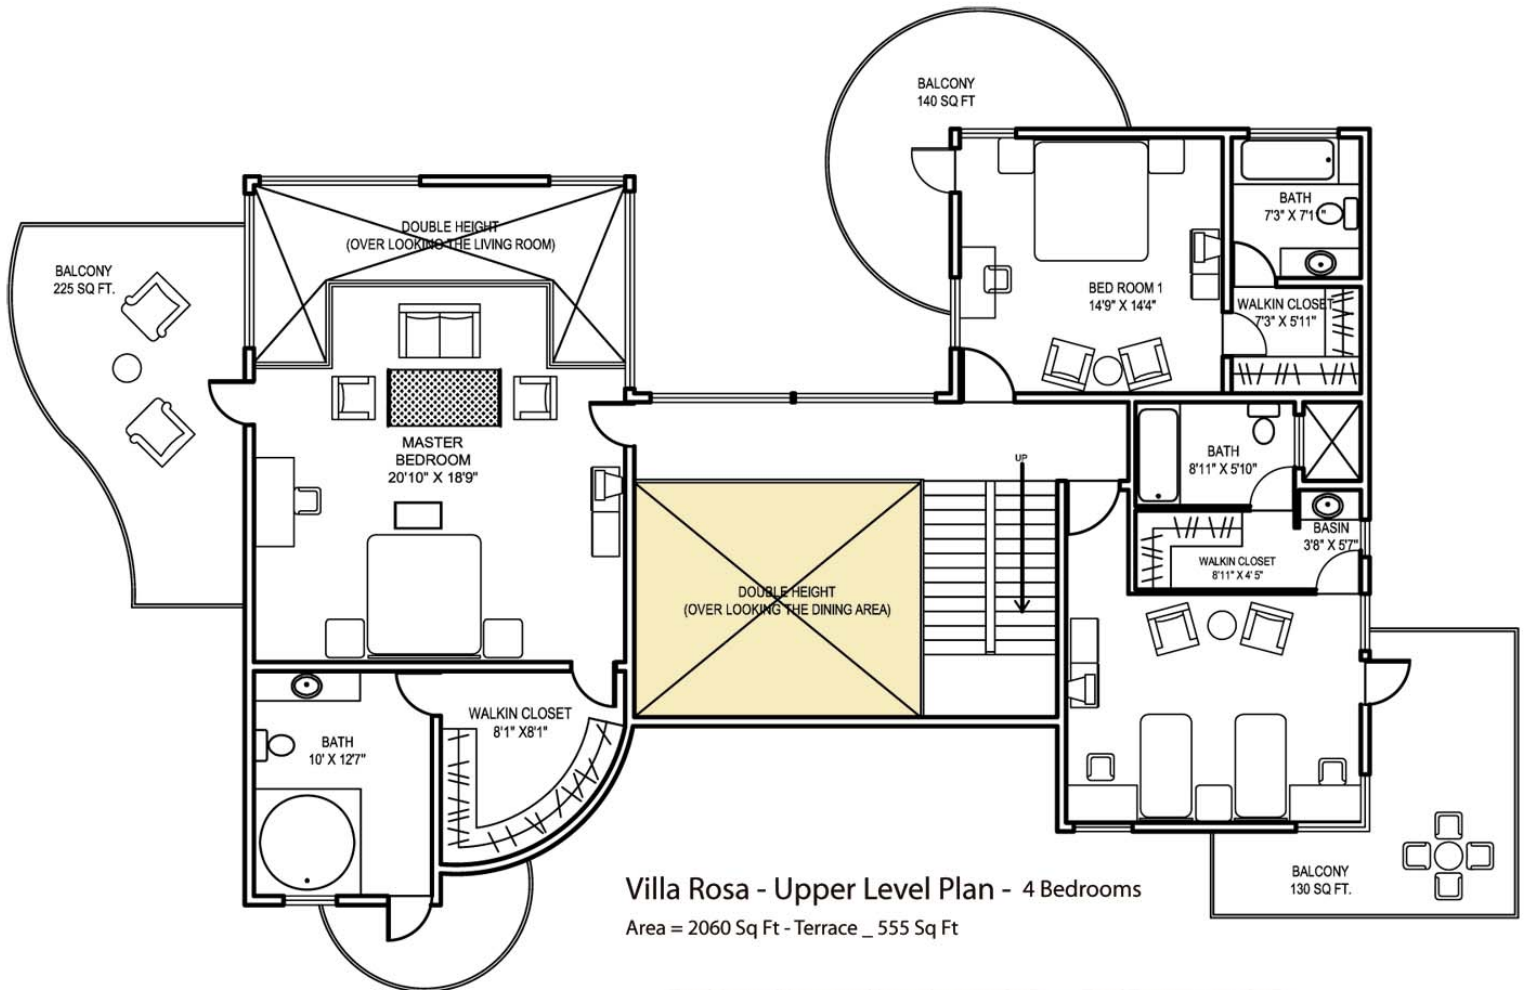

# ROYAL GARDEN VILLAS & RESORT

A ROYAL INDIAN RAJ 5-STAR SIGNATURE PROPERTY

Coming soon: Hyderabad • Mumbai • Chennai • New Delhi • Goa

Villa Rosa - 4,120 sq ft

Villa Rosa - Lower Level Plan - Area = 2160 Sq Ft  
4 Bedroom - Terrace - 430 Sq Ft

Designed by **planet 3 studios**  
Named "Young Designers of the Year" 2005

**ROYAL INDIAN RAJ**  
INTERNATIONAL CORPORATION  
NEW YORK • LONDON • VANCOUVER • BANGALORE

All floor plans are approximate and not to exact scale.

# ROYAL GARDEN VILLAS & RESORT

A ROYAL INDIAN RAJ 5-STAR SIGNATURE PROPERTY

Coming soon: Hyderabad • Mumbai • Chennai • New Delhi • Goa

Villa Rosa - Upper Level Plan - 4 Bedrooms

Area = 2060 Sq Ft - Terrace \_ 555 Sq Ft

Total Area - (Upper and Lower)= 4120 Sq Ft --- Total Terrace - 985 Sq Ft

Designed by  planet 3 studios  
Named "Young Designers of the Year" 2005